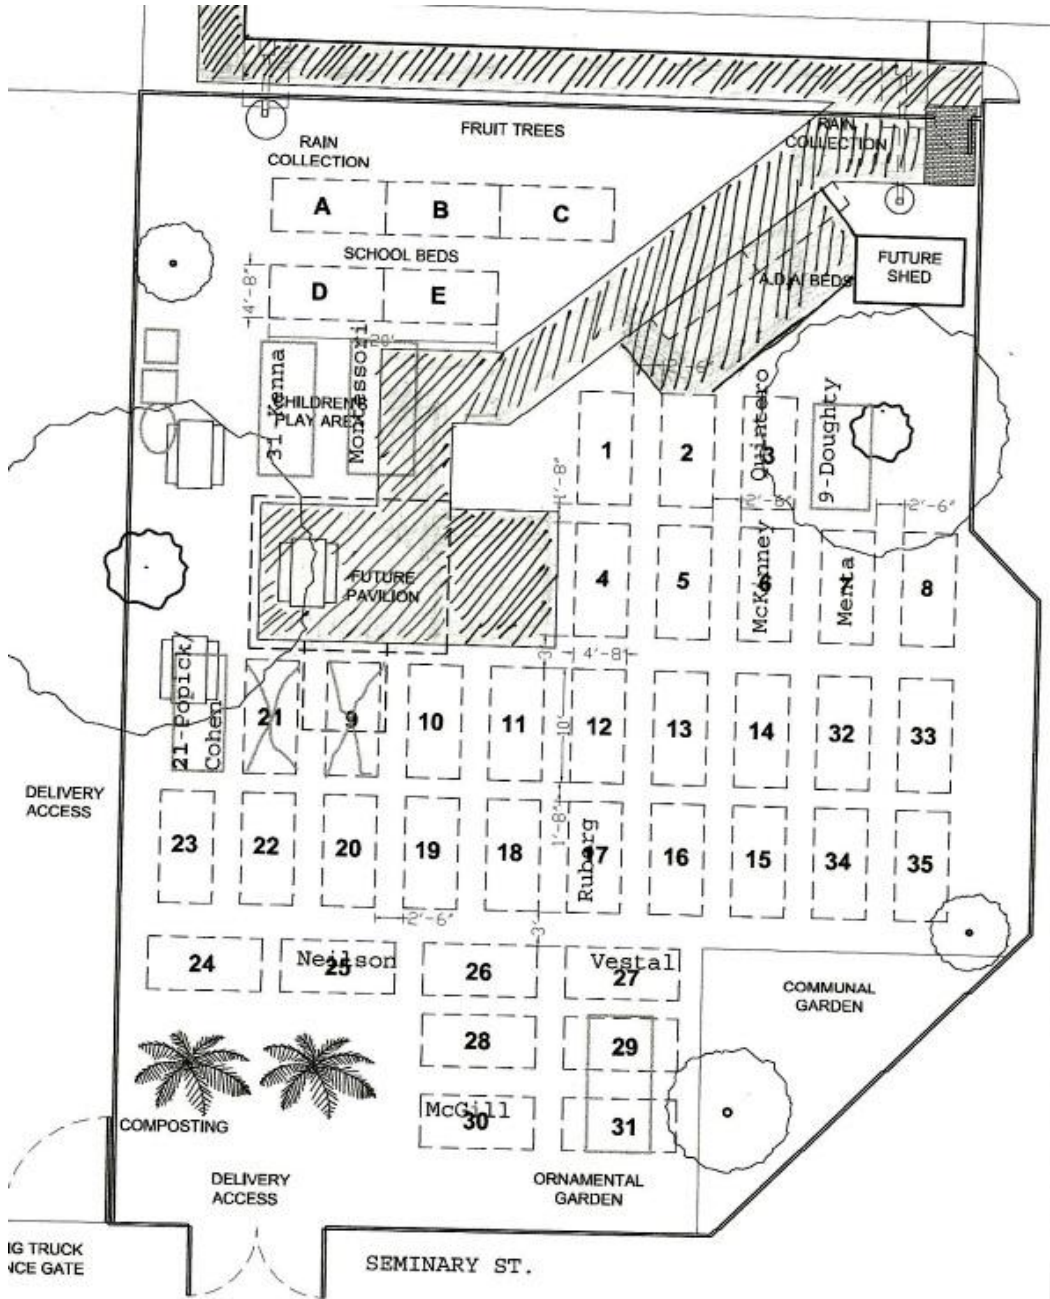

glee Community Garden Key West Accessibility Plan

Shaded areas are wheelchair accessible. Wheelchair access is available from the United Street school entrance.

COMMUNITY GARDEN KEY WEST - G.L.E.E.
MASTER PLAN - VERSION 1.3